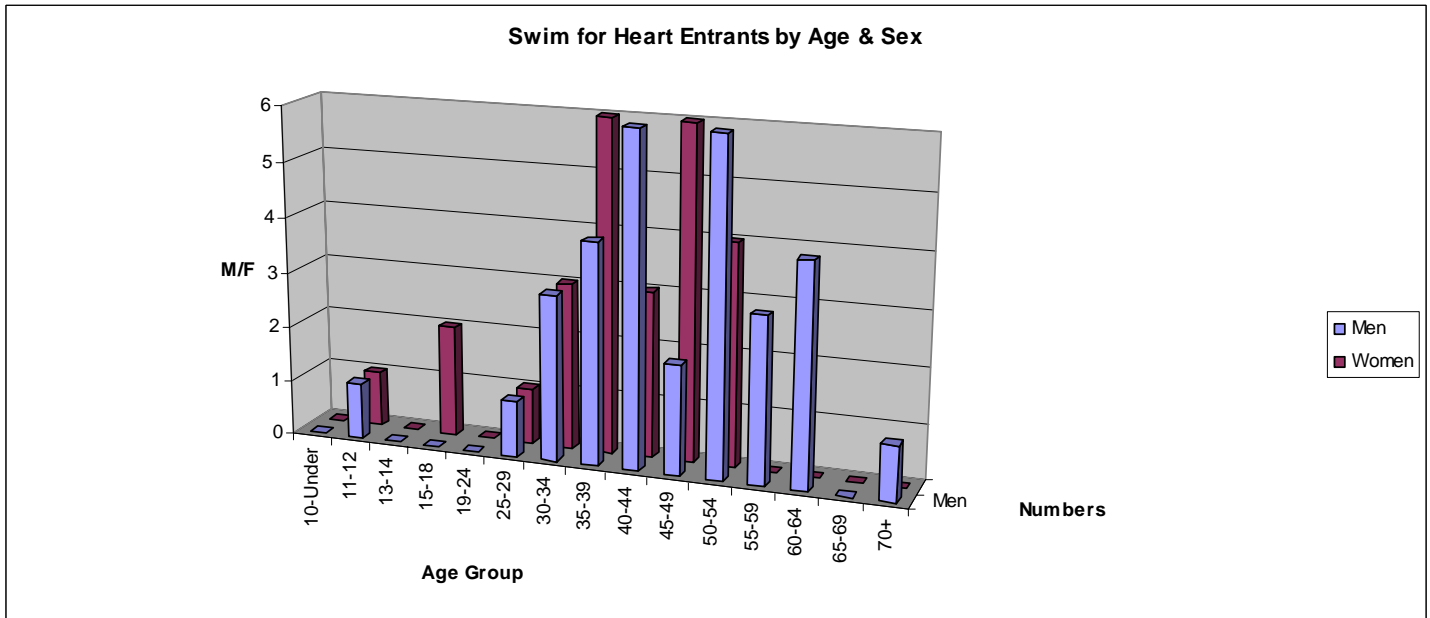

2007 Swim for Heart Results

Wailea Beach, Wailea, Maui, Sunday March 4, 2007

Swum in memory of Griselda Castro

Results by Age Groups

Date 3/4/2007
 Location Wailea Beach
 Distance 1 Mile

	Total	11-12	15-18	19-24	25-29	30-34	35-39	40-44	45-49	50-54	55-59	60-64	65-69	70+
Male	31	1	0	0	1	3	4	6	2	6	3	4	0	1
Female	26	1	2	0	1	3	6	3	6	4	0	0	0	0
Total	57	2	2	0	2	6	10	9	8	10	3	4	0	1

	Age	<u>Men</u>	<u>Time</u>	Age	<u>Women</u>	<u>Time</u>	
Overall USA-S	11	Zack Kresge	32.49	17	Zoe Harran	26.34	Overall USA-S
Overall Masters	43	Rich Landry	25.11	34	Julie Swail	24.11	Overall Masters
Median	41	Gregg Kresge	33.41				